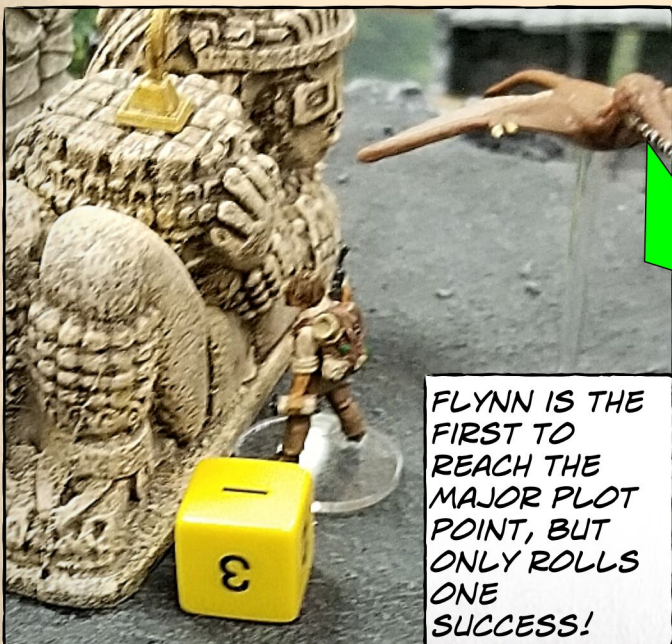

AND CLOSE TO MELEE NEXT TURN. TOBIAS IS
HIT, BUT THEN DODGES OUT OF COMBAT...

ONLY TO BE KNOCKED DOWN NEXT TURN
WHEN HE ATTEMPTS TO MOVE WITHIN 6" OF A
CIRCLING MARKER!

THE COMBINATION OF RANGED FIRE FROM THE LEMURIANS AND AN ATTACK FROM AN RHAMPHORHYNCHUS PROVES TOO MUCH FOR TOBIAS AND CARTER, AND THEY ARE BOTH KO'ED. THE PLOT POINT IS BACK IN PLAY!

THE PRINCE TAKES THE PLOT POINT, BUT IT'S NOW TOO LATE TO ATTEMPT THE MAJOR PLOT POINT!

FLYNN IS THE FIRST TO REACH THE MAJOR PLOT POINT, BUT ONLY ROLLS ONE SUCCESS!

MEANWHILE...THUVIA AND PROFESSOR EVA BECOME LOCKED IN A DUAL OF LONG BURSTS. AFTER THREE TURNS, EVA WILL FALL. ALEENA SCALES THE CLIFF BUT TAKES A HIT. THE GERMANS GATHER AT THE BASE OF THE CLIFF, AND SHOTS BY KOSSINNA HIT OONA. BOTH OONA AND NOLAHNNA WILL LATER BE KO'D FAILING THE PERIL FOR CLIMBING THE CLIFF.