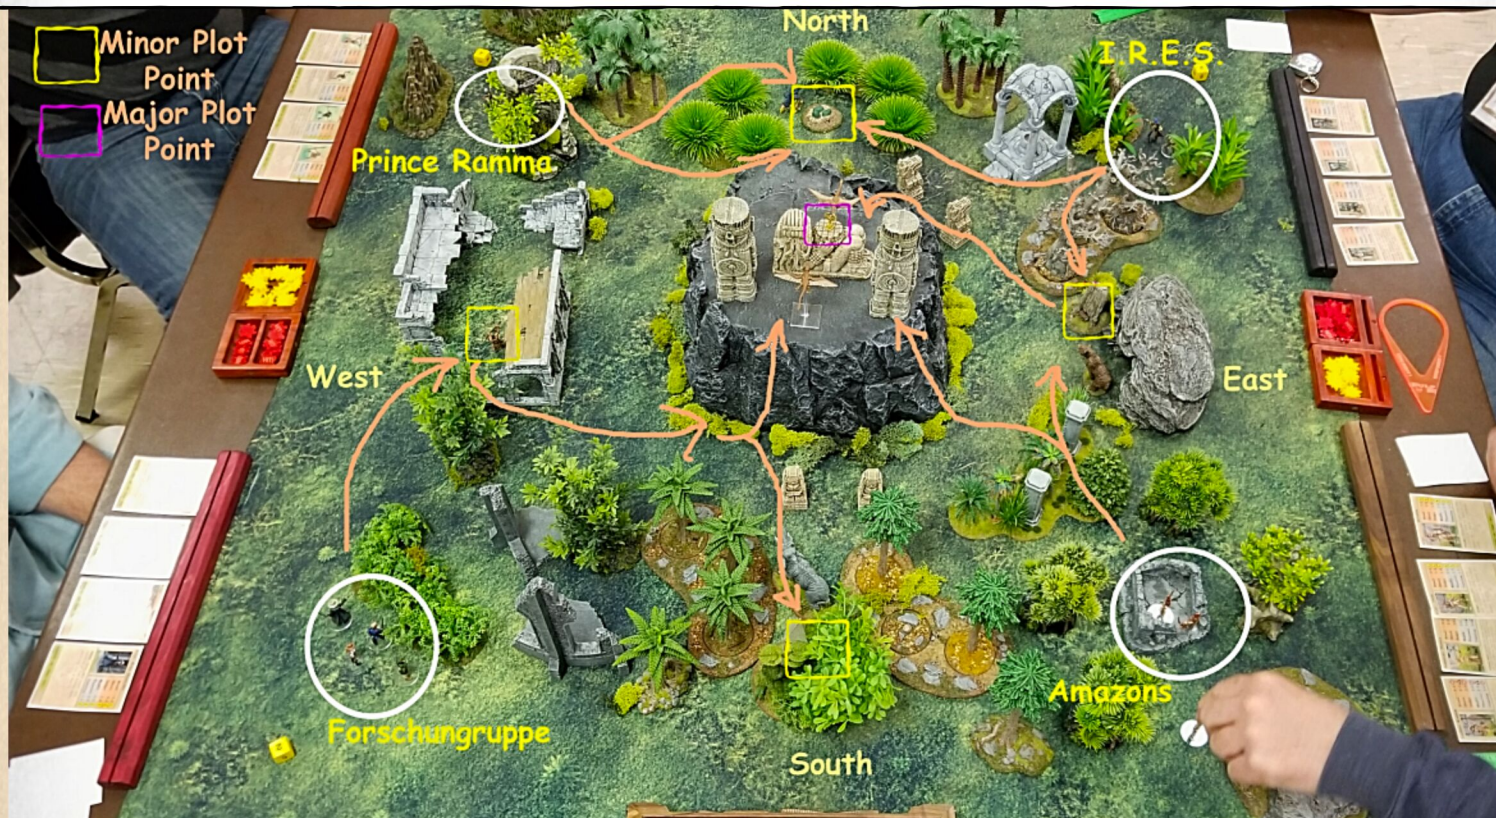

DEATH RIDES THE SKY

A PULP ALLEY ADVENTURE

LEGENDS TELL OF AN ANCIENT ARTIFACT OF GREAT POWER THAT IS HIDDEN IN A SECRET TEMPLE. IF THIS POWERFUL RELIC CAN BE FOUND, IT COULD BE USED TO STRENGTHEN THE BORDERS THAT PROTECT THE LOST WORLD OF LEMURIA FROM FLOODING. A RECENTLY DISCOVERED SCROLL SUGGESTS THAT THE ARTIFACT MAY BE FOUND IN A REMOTE RUINED TEMPLE BUT BEWARE, **DEATH RIDES THE SKY...**

PRINCE RAMMA'S LEAGUE ADVANCES CAUTIOUSLY ON THE TERROR BIRD'S NEST. THE I.R.E.S. BOLDLY SENDS TOBIAS AND CARTER TO TAKE THE TERROR BIRD EGGS, WHILE FLYNN AND EVA HEAD SOUTH TOWARDS THE MYSTERIOUS CHEST. ALEENA'S AMAZONS MOVE TOWARDS THE CHEST, WHILE FORSCHUNGGRUPPE MOVES CAUTIOUSLY TOWARDS THE WANDERING NEANDERTHAL.

THE STORY

THE YEAR IS 1895. THE INTERNATIONAL RESEARCH AND EXPLORATION SOCIETY SENT A RESEARCH TEAM TO INVESTIGATE REPORTS OF STRANGE PHENOMENA IN THE INDIAN OCEAN. SPIES FROM THE GUILD OF THIRTEEN LEARNED OF THE MISSION AND DISPATCHED A GROUP OF SCIENTISTS FROM THE SOCIETY OF THULE TO SHADOW THE I.R.E.S. TEAM. BOTH SHIPS WERE SUCKED INTO A SPINNING VORTEX AND PULLED VIOLENTLY INTO THE DEPTHS OF THE SEA. WHAT WAS LEFT OF THE SHIPS, AND THE FEW SURVIVORS, WERE SPAT OUT ONTO THE ROCKY SHORE OF THE LOST WORLD OF LEMURIA. SINCE THEN, THE I.R.E.S. HAVE ALLIED WITH QUEEN SHEKHAN, AND ARE SEEKING THE ARTIFACT ON HER BEHALF, IN THE HOPE OF ENLISTING HER HELP FINDING A WAY BACK TO THE SURFACE OF THEIR WORLD. THE GERMANS FROM THE GUILD OF THIRTEEN HAVE OPPOSED THEM, SEEKING THE ARTIFACT FOR THEIR SOCIETY'S GAIN.